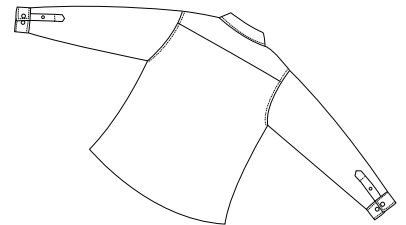

# Long Sleeve Easy Care Shirt

PORT AUTHORITY®

Front

Back

S608

- \* 4.5-ounce \* 55/45 cotton/poly \* Box back pleat
- \* Contrast color inside the back yoke and collar \* Dyed-to-match buttons
- \* Button-through sleeve plackets \* Adjustable cuffs \* Button-down collar
- \* Single patch pocket

# Long Sleeve Ladies Easy Care Shirt

PORT | AUTHORITY®

Front

Back

L608

- \* 4.5-ounce \* 55/45 cotton/poly
- \* Contrast color inside the back yoke and collar \* Dyed-to-match buttons
- \* Button-through sleeve plackets with adjustable cuffs \* Open collar
- \* Traditional ladies fit