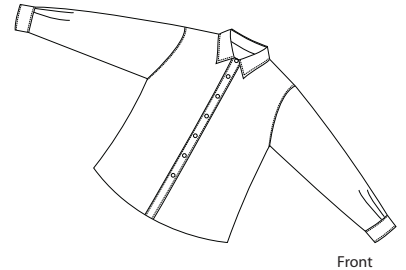

# Long Sleeve Easy Care Shirt

PORT AUTHORITY®

Front

Back

S608

- \* 4.5-ounce \* 55/45 cotton/poly \* Box back pleat
- \* Contrast color inside the back yoke and collar \* Dyed-to-match buttons
- \* Button-through sleeve plackets \* Adjustable cuffs \* Button-down collar
- \* Single patch pocket

# Long Sleeve Ladies Easy Care Shirt

PORT | AUTHORITY®

Front

Back

L608

- \* 4.5-ounce \* 55/45 cotton/poly
- \* Contrast color inside the back yoke and collar \* Dyed-to-match buttons
- \* Button-through sleeve plackets with adjustable cuffs \* Open collar
- \* Traditional ladies fit