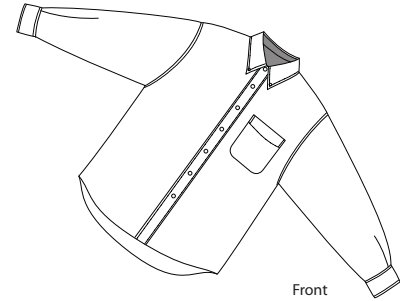

# Long Sleeve Easy Care Shirt

PORT AUTHORITY®

Front

Back

S608

- \* 4.5-ounce \* 55/45 cotton/poly \* Box back pleat
- \* Contrast color inside the back yoke and collar \* Dyed-to-match buttons
- \* Button-through sleeve plackets \* Adjustable cuffs \* Button-down collar
- \* Single patch pocket